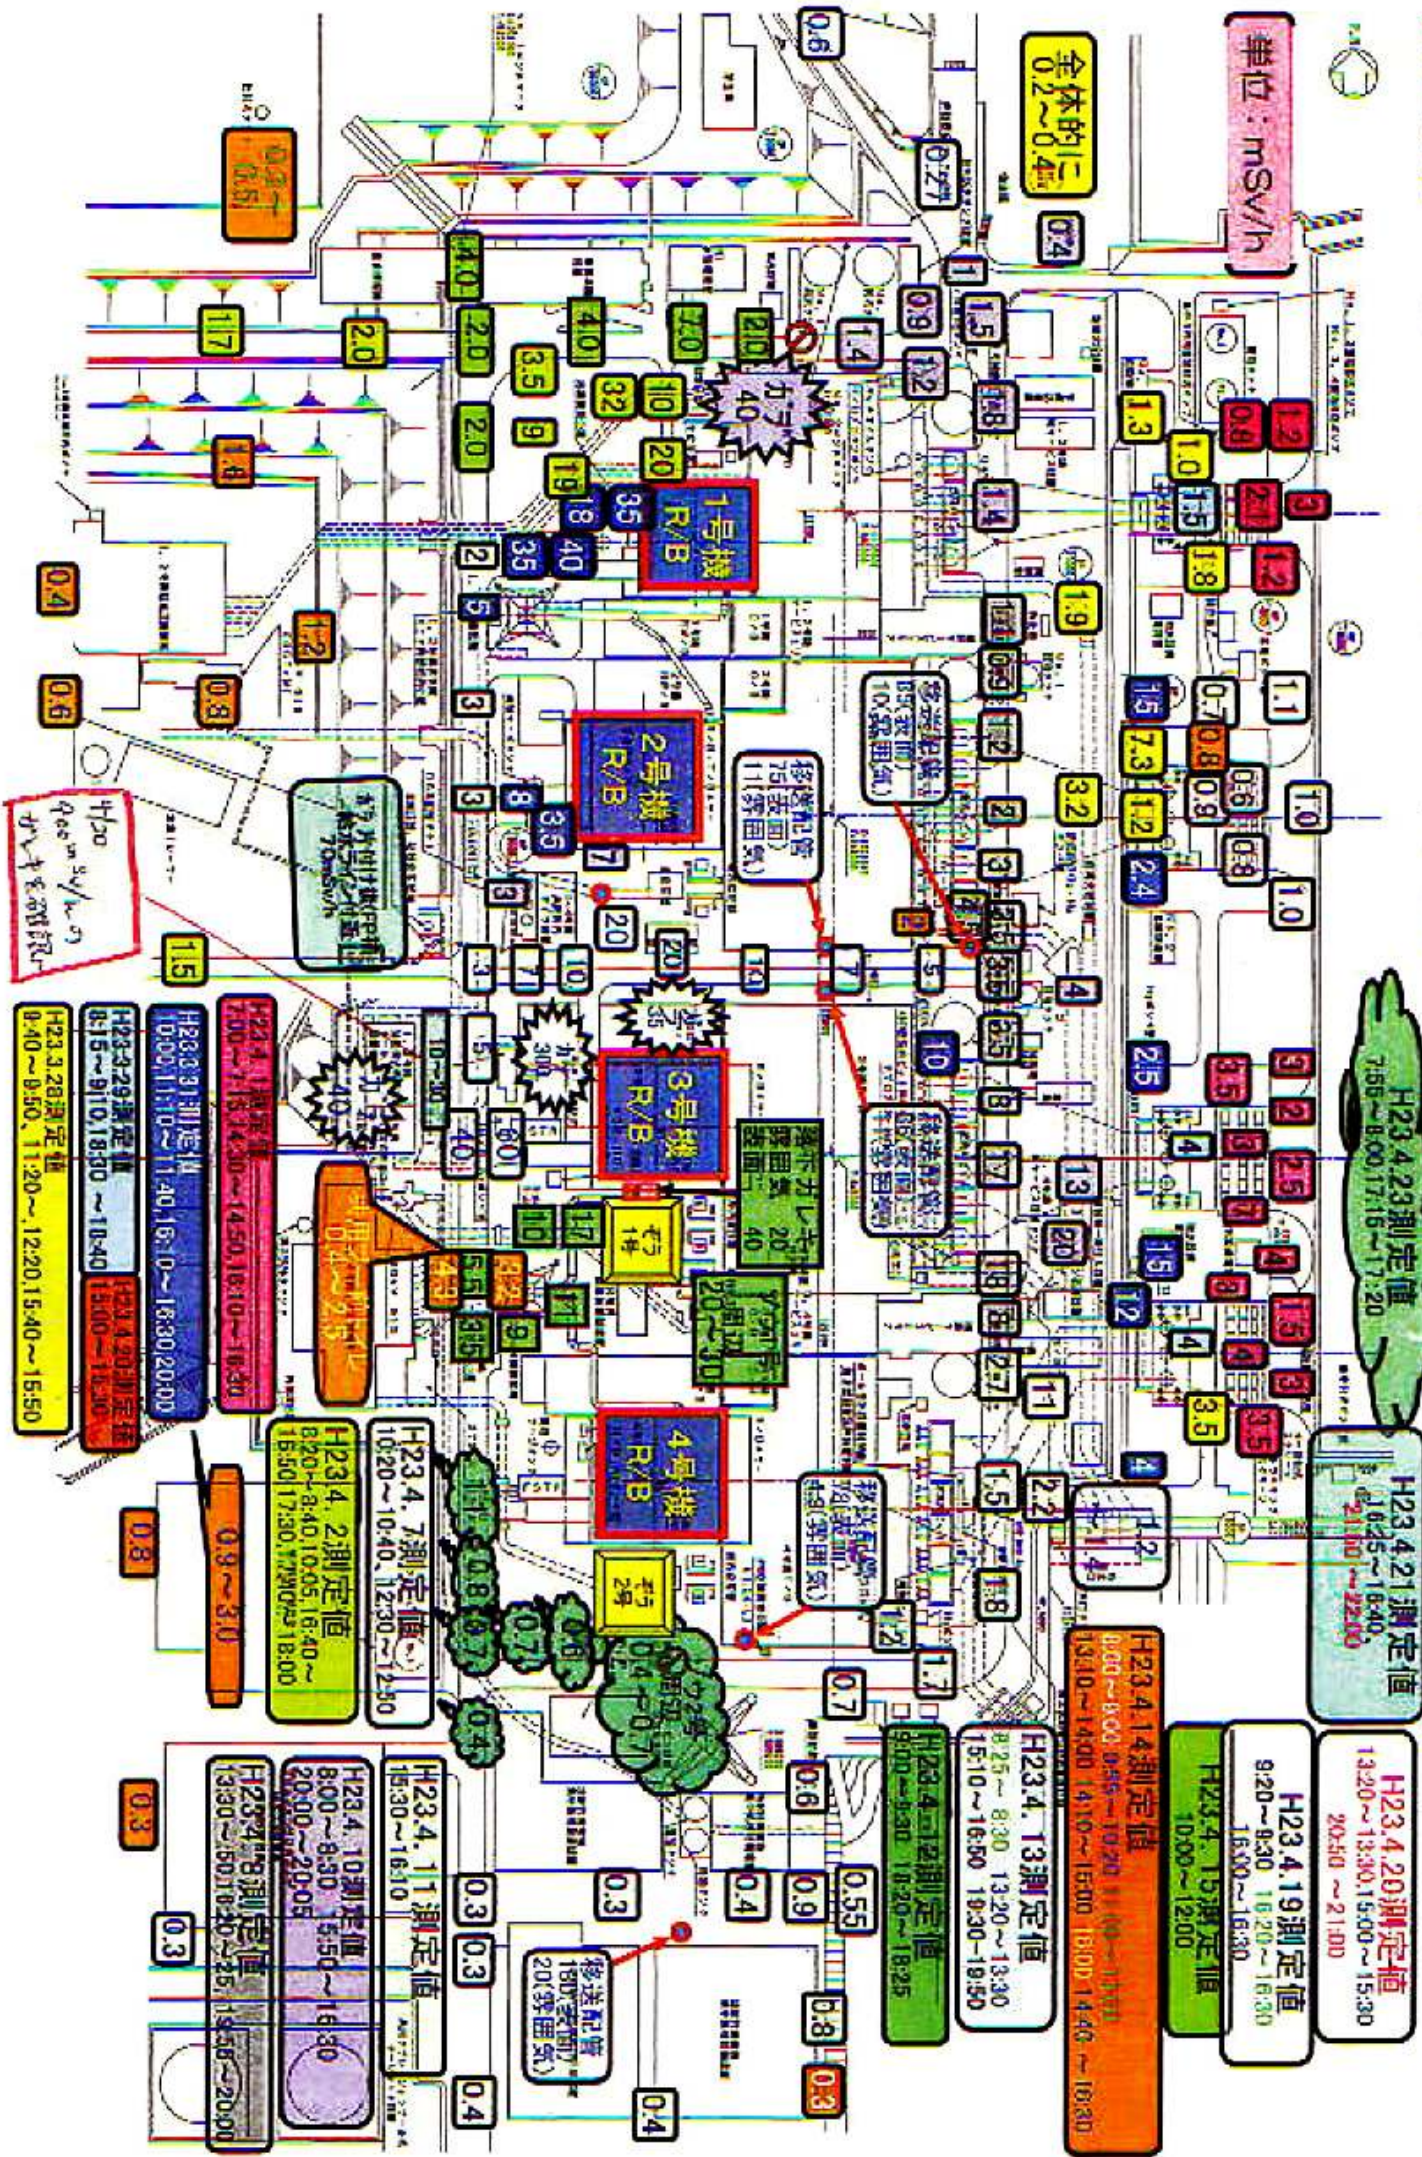

# 福島第一サーバイマップ (平成23年4月23日 17:20現在)

全体的に  
0.2~0.4

H23.4.20測定値  
9:40~9:50, 11:20~12:20, 15:40~15:50

H23.4.23測定値  
7:56~8:00, 17:16~17:20

H23.4.21測定値  
10:25~16:40

H23.4.20測定値  
13:20~13:30, 15:00~15:30, 20:40~21:00

H23.4.19測定値  
9:20~9:30, 16:20~16:30, 16:50~16:30

H23.4.15測定値  
10:00~12:00

H23.4.14測定値  
8:50~9:00, 9:25~9:55, 19:20~19:55

H23.4.13測定値  
8:25~8:30, 13:20~13:30, 15:10~16:50, 19:30~19:50

H23.4.12測定値  
8:00~9:30, 10:20~16:25

H23.4.10測定値  
8:00~8:50, 15:50~16:30

H23.4.9測定値  
8:30~15:01, 18:40~20:00

H23.4.7測定値  
10:20~10:40, 12:30~12:50

H23.4.6測定値  
8:20~8:40, 10:05, 16:40~16:50, 17:30, 17:30~18:00

H23.4.5測定値  
11:40, 16:00~16:30, 20:00

H23.4.3測定値  
10:00, 11:10~11:40, 16:00~16:30, 20:00

H23.4.2測定値  
9:40~9:50, 11:20~12:20, 15:40~15:50

H23.4.1測定値  
7:00~7:10, 16:40~17:30, 19:30

H23.4.29測定値  
9:15~9:10, 18:30~18:40

H23.4.28測定値  
9:40~9:50, 11:20~12:20, 15:40~15:50